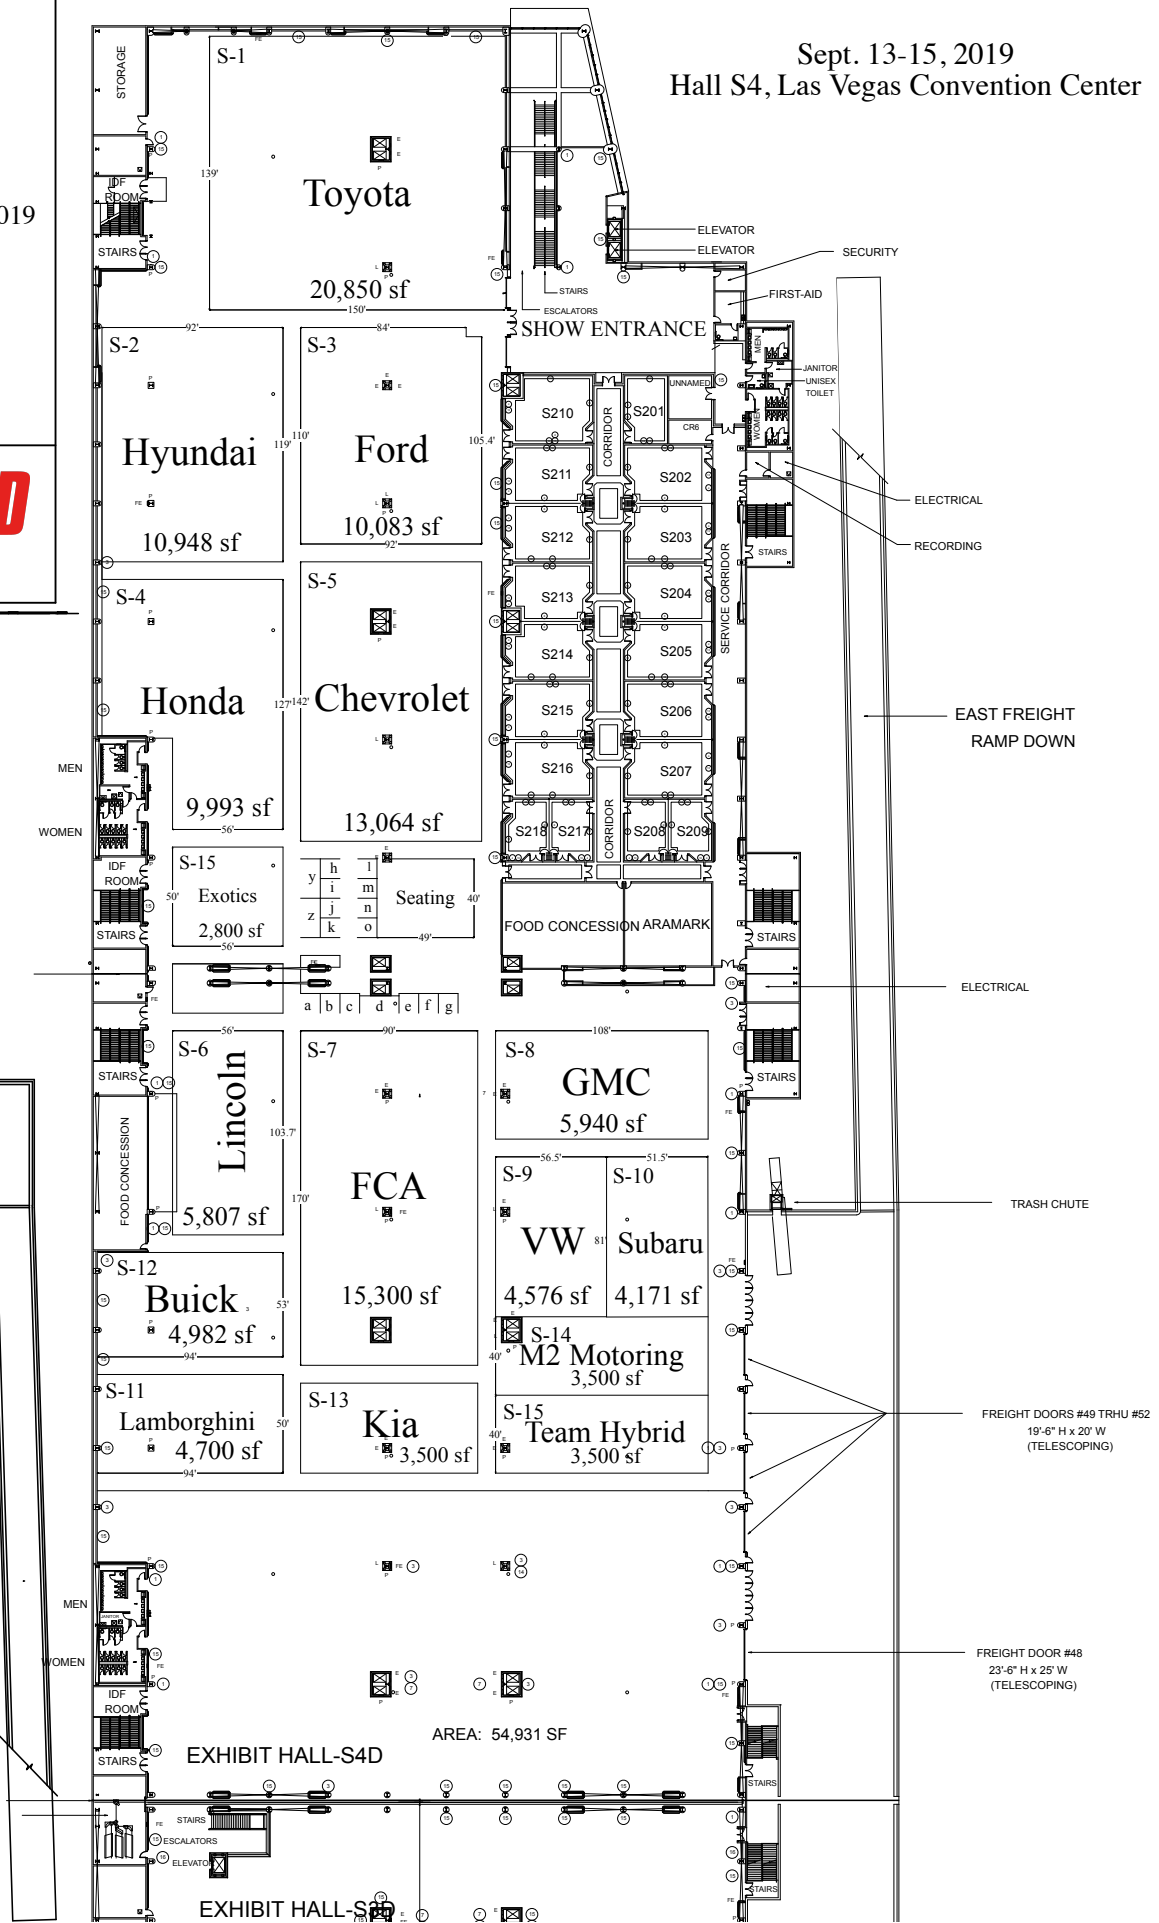

Exhibit Setbacks

on aisles 1'-0"
on exhibits 2'-0"

Display Height Restrictions

All Halls 24'-0"
except as noted

Design Date: August 18, 2019

Booth Sizes

a-c,e-o 10' x 10'
d 8' x 20'
y,z 10' x 20'

Sept. 13-15, 2019
Hall S4, Las Vegas Convention Center

AREA: 54,931 SF

EXHIBIT HALL-S4D

EXHIBIT HALL-S4E

EAST FREIGHT RAMP DOWN

ELECTRICAL

TRASH CHUTE

FREIGHT DOORS #49 TRHU #52
19'-6" H x 20' W
(TELESCOPING)

FREIGHT DOOR #48
23'-6" H x 25' W
(TELESCOPING)